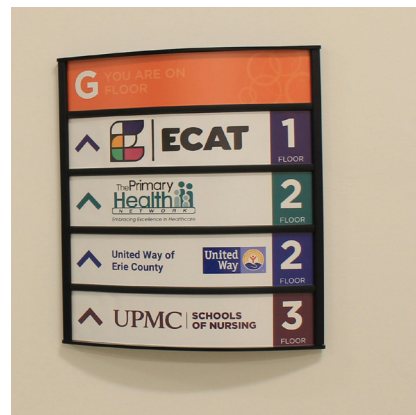

American Solutions for Business HID Signage

- » ADA Compliant
- » Flat Profile
- » Radius Profile
- » Paper Insert
- » Donor Recognition
- » And More

Don't sacrifice form for function; the HID Sign System provides the best of both worlds. This system can convey the required ADA compliant messages while contributing to the overall design theme of the building's interior surroundings.

The timeless modular design of the HID Sign System creates some of the most functional and visually appealing signage. It also allows for future growth and provides the flexibility to change copy and graphics easily. For these easy changes, use a suction cup to simply remove the non-glare lens and exchange printed paper inserts.

All signage is designed, manufactured and assembled in the USA.

americanbus.com

Architectural Signage

Flat

Radius

Divider

Kiosk

Directory